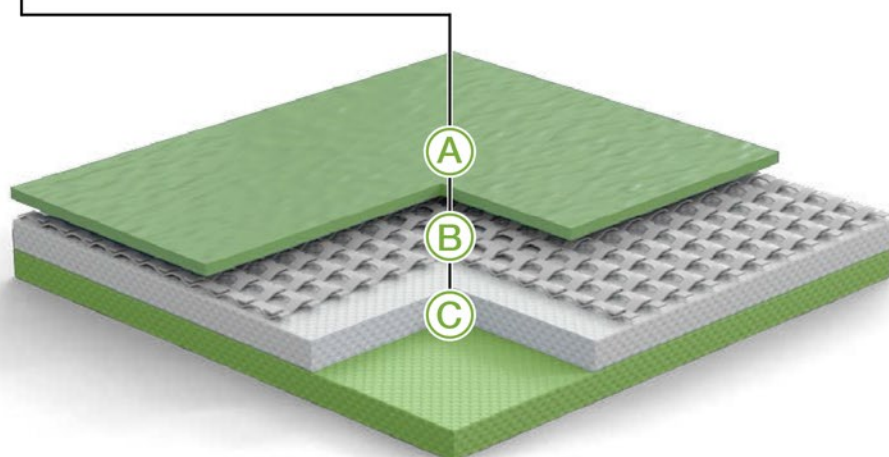

NEW GYMFIT 65 Sports flooring

- **Light weight and flexibility; Available in rolls** > Easy and quick installation
- **2 m wide rolls** > Less welding and joints

A Top layer with laser hardened **XPUR** surface

- optimal balance of grip and slide
- outstanding scuff resistance
- durable and easy-to-clean
- aesthetic matt appearance

B Glass fiber reinforcement

- excellent dimensional stability

C Combined foam backing

- best joint protection performance ever
- optimal vertical deformation

Technical parameters			Gymfit 65
Thickness	mm	EN ISO 24346	6.5
Weight	kg/m ²	EN ISO 23997	3.6
Width	m	EN ISO 24341	2
Standard roll length	m	EN ISO 24341	20