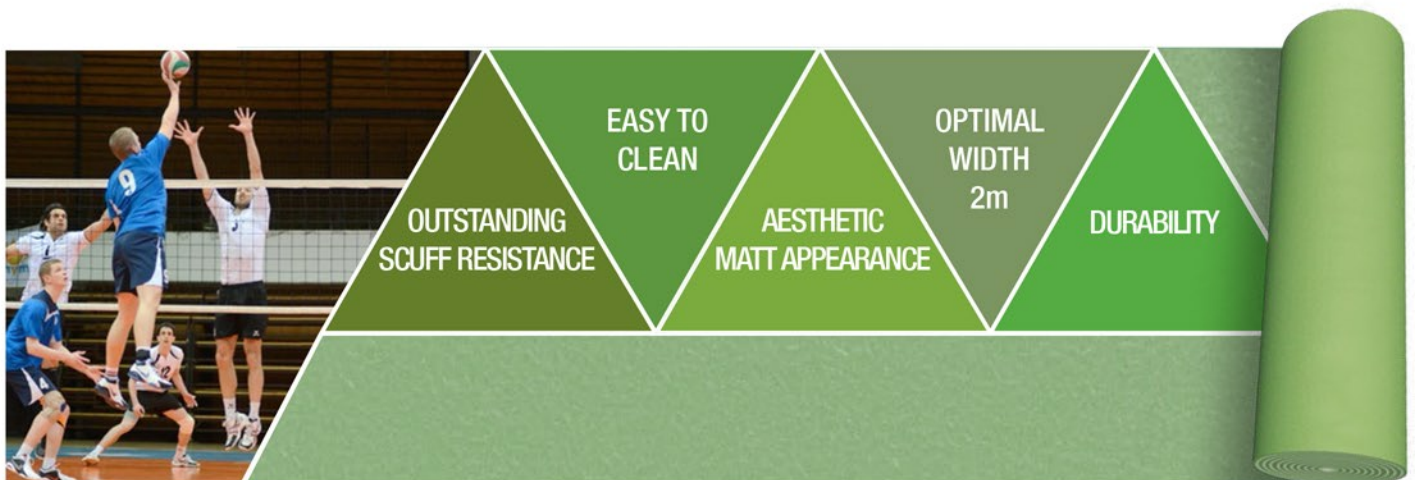

NEW GYMFIT 65 Sports flooring